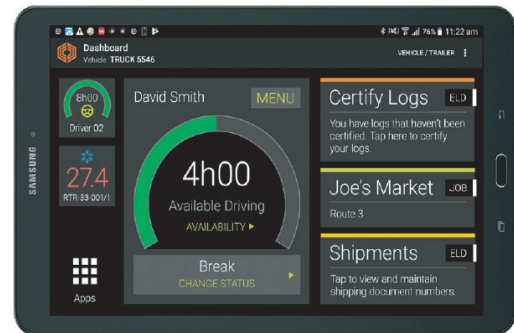

### 3. Integrations

Easily connects to your existing business systems from McLeod to TMW, Appian and more.

 <p><b>Integrated software &amp; hardware</b></p>	 <p><b>Reefer Alerting</b></p>	 <p><b>Core Temperature Monitoring</b></p>	 <p><b>Power Management</b></p>	 <p><b>Reefer Fuel Level</b></p>
 <p><b>ABS / EBS Monitoring</b></p>	 <p><b>Door Detection</b></p>	 <p><b>Two-way Remote Commands</b></p>	 <p><b>Tire Inflation</b></p>	 <p><b>Maintenance / Service Manager</b></p>

## Coretex Platform

Coretex is the essential platform for dispatchers, safety teams, maintenance teams and plant managers to get the best out of every aspect of a fleet operation.

-   
**Live Tracking**
-   
**Remote Management**
-   
**Replay**
-   
**Geofencing**
-   
**Fleet Management**
-   
**Advanced Alerting**
-   
**Reports & Dashboards**
-   
**Engine Management**